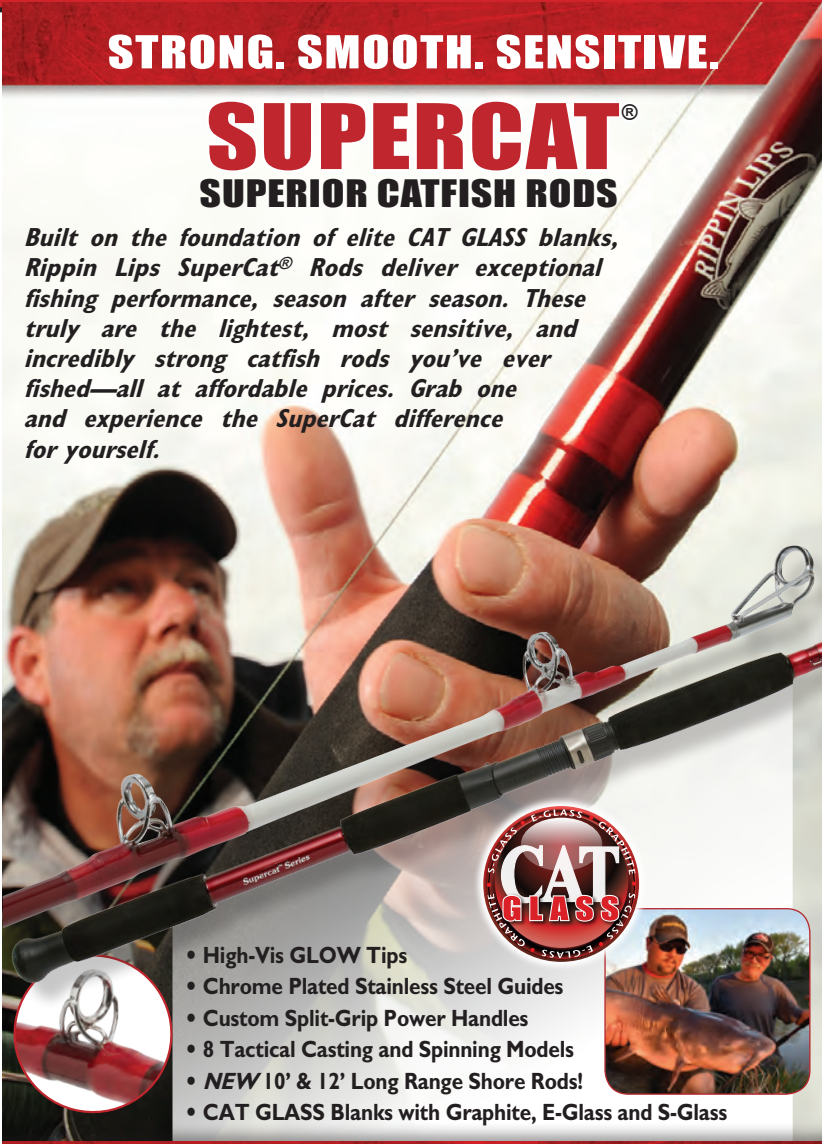

SUPERCAT[®]

SUPERIOR CATFISH RODS

Built on the foundation of elite CAT GLASS blanks, Rippin Lips SuperCat[®] Rods deliver exceptional fishing performance, season after season. These truly are the lightest, most sensitive, and incredibly strong catfish rods you've ever fished—all at affordable prices. Grab one and experience the SuperCat difference for yourself.